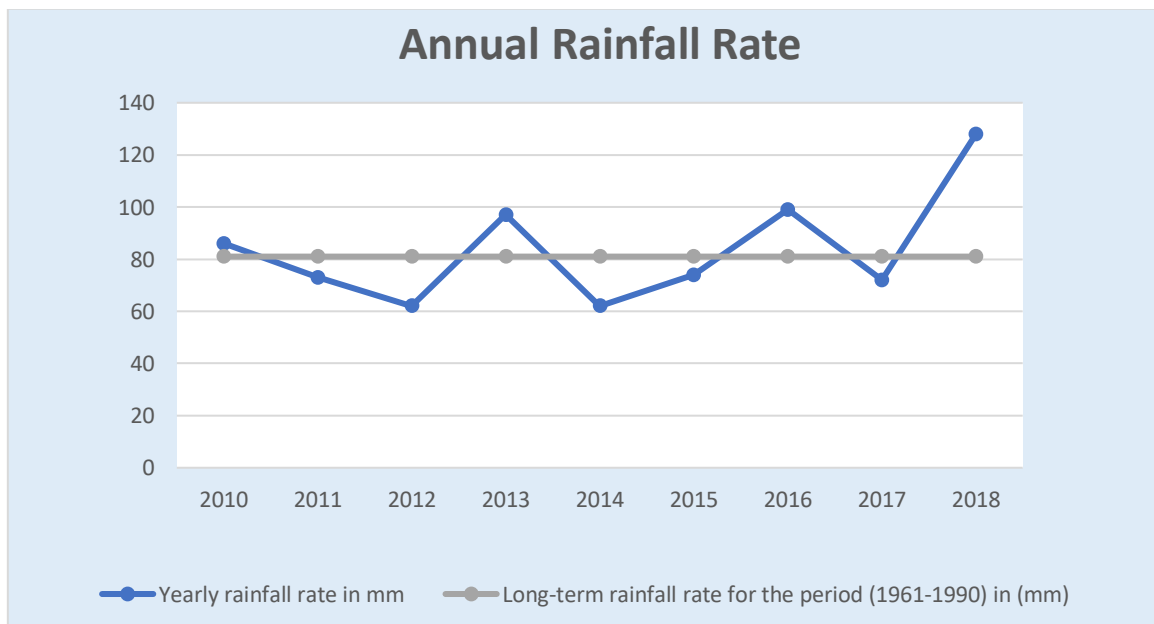

Indicator Description

This Indicator Illustrates The Annual Rainfall Rates Compared To The Long-Term Average During The Period From 1961 To 1990.

Indicator Calculating Methodology

Method Of Calculating The Annual Rainfall:

Method Of Calculating The Long-Term Rainfall Rate:

$$\frac{\sum_{i=1961}^{1990} p1}{\text{Number Of Years}}$$

P1= Rainfall Rate In Year i

2018

Annual Rainfall Rate Compared to Long-Term Average for The Period 1961-1990 In Saudi Arabia In 2010-2018

Tables and charts:

Annual Rainfall Rate Compared To Reference Value Of The 1961-1990 Period In Saudi Arabia In 2010-2018

Variable	Year									
	2010	2011	2012	2013	2014	2015	2016	2017	2018	
Yearly rainfall rate in mm	86	73	62	97	62	74	99	72	127.8	
Long-term rainfall rate for the period (1961-1990) in mm	81	81	81	81	81	81	81	81	81	

Source: General Authority of Meteorology and Environmental Protection

2018

Annual Rainfall Rate Compared to Long-Term Average for The Period 1961-1990 In Saudi Arabia In 2010-2018

Summary:

Compared To The Period From 1961 To 1990, The Indicator Shows That The Average Rainfall Ranges Around That Quantity Except The Period 2012 And 2014 Where The Quantity Was Significantly Lower Than The Reference Quantity in 2016 And 2018 Where The Quantity Was Significantly Higher.