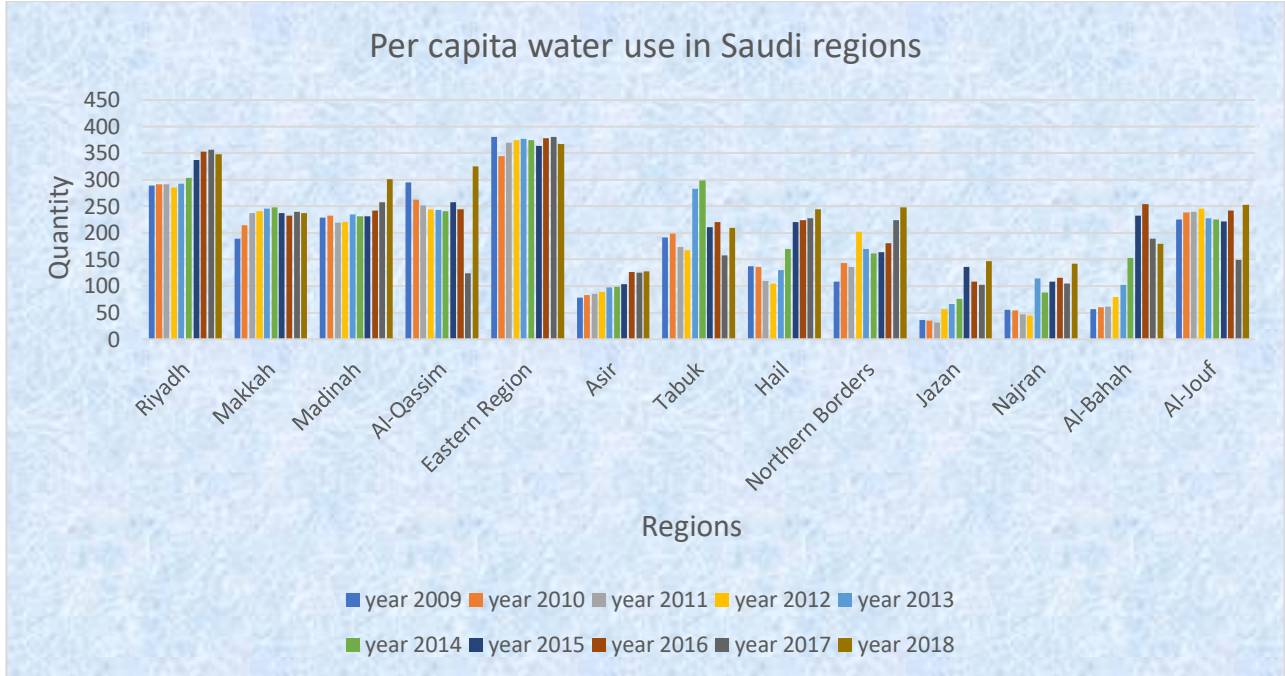

Per Capita Water Consumption Use In Saudi Regions During The Period 2009-2018

2018

summary:

The Table Indicates That The Highest Per Capita Water Consumption Is In Eastern Region Followed By Riyadh With Averages 368 And 348 Liter / Capita/ Day Respectively. While The Lowest Value Is In Asir With Average 127 Liter /Capita in year 2018.