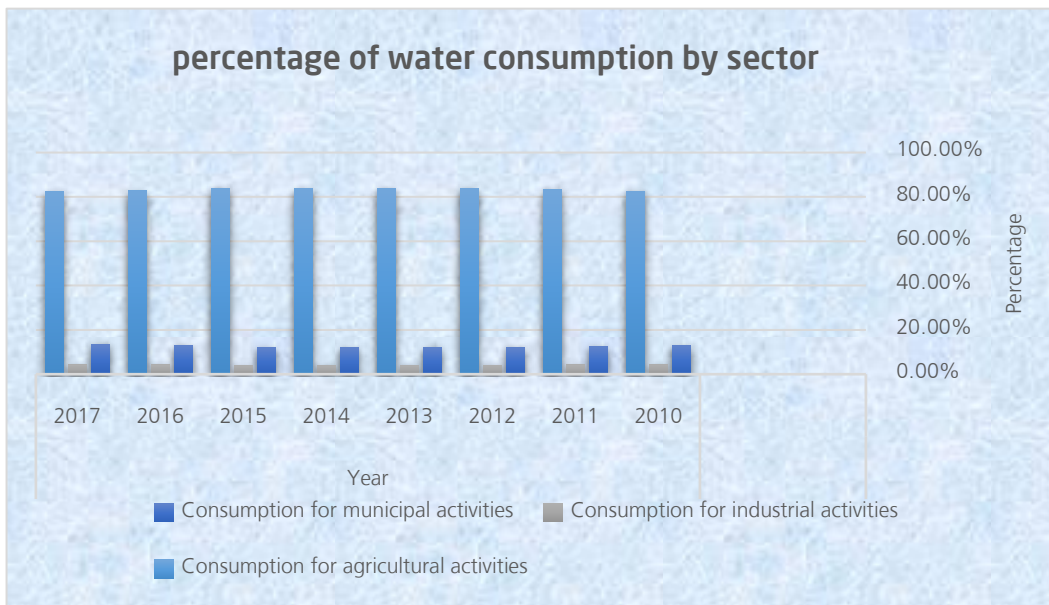

The Quantity and The Percentage Of Fresh Water Consumption By Sector (Municipal, Industrial And Agricultural) From 2010-2017

Tables and charts:

Water Consumption By Sector (Municipal, Industrial And Agricultural) In Saudi Arabia From 2010-2017

Variable	Year							
	2010	2011	2012	2013	2014	2015	2016	2017
Consumption for municipal activities	2,284	2,423	2,527	2,731	2,874	3,025	3,129	3,150
Consumption for industrial activities	753	800	843	890	930	977	1,015	1,000*
Consumption for agricultural activities	14,410	15,970	17,514	18,639	19,612	20,831	19,789	19,200
Total	17,447	19,193	20,884	22,260	23,416	24,833	23,933	23,350

Volume: Million Cubic Meters Per Year (million m3/yr)

Source: Ministry of Environment, Water and Agriculture

الهيئة العامة للإحصاء
General Authority for Statistics
Environment Statistics

Summary:

It Is Clear That The Quantity Of Water Consumption Increased From 2010 To 2017, And The Percentage Of Water Consumption In The Agricultural Sector Is High Compared To Other Sectors